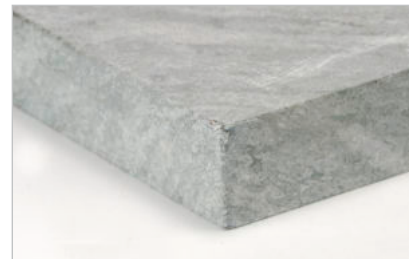

Soapstone is a natural material marked by its elegant appearance, unfaltering durability and exemplary thermal properties. By absorbing, storing and radiating heat over time, it provides consistent and long-lasting warmth.